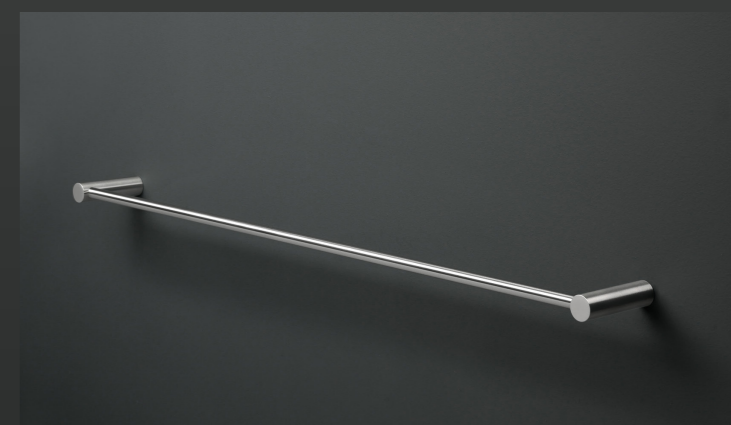

*DETTAGLI, PARTICOLARI
DI DESIGN*

DETAILS, PARTICULARS
OF THE DESIGN
DETALLES, COMPONENTOS
DE DISEÑO

COMPLEMENTS

COMPLEMENTS
STAINLESS STEEL AISI304

made in Italy

LAB³

ITALY – VENICE
info@lab3.it | www.lab3.it