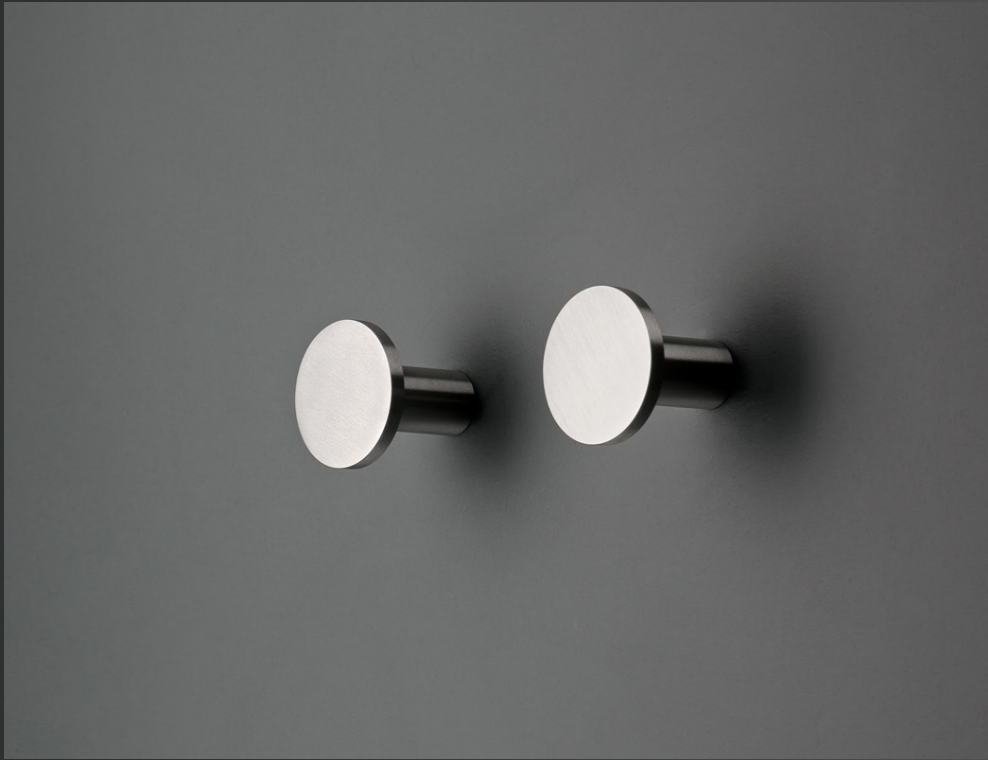

*DETTAGLI, PARTICOLARI
DI DESIGN*

DETAILS, PARTICULARS
OF THE DESIGN
DETALLES, COMPONENTOS
DE DISEÑO

COMPLEMENTS

COMPLEMENTS
STAINLESS STEEL AISI304

made in Italy

LAB³

ITALY – VENICE
info@lab3.it | www.lab3.it