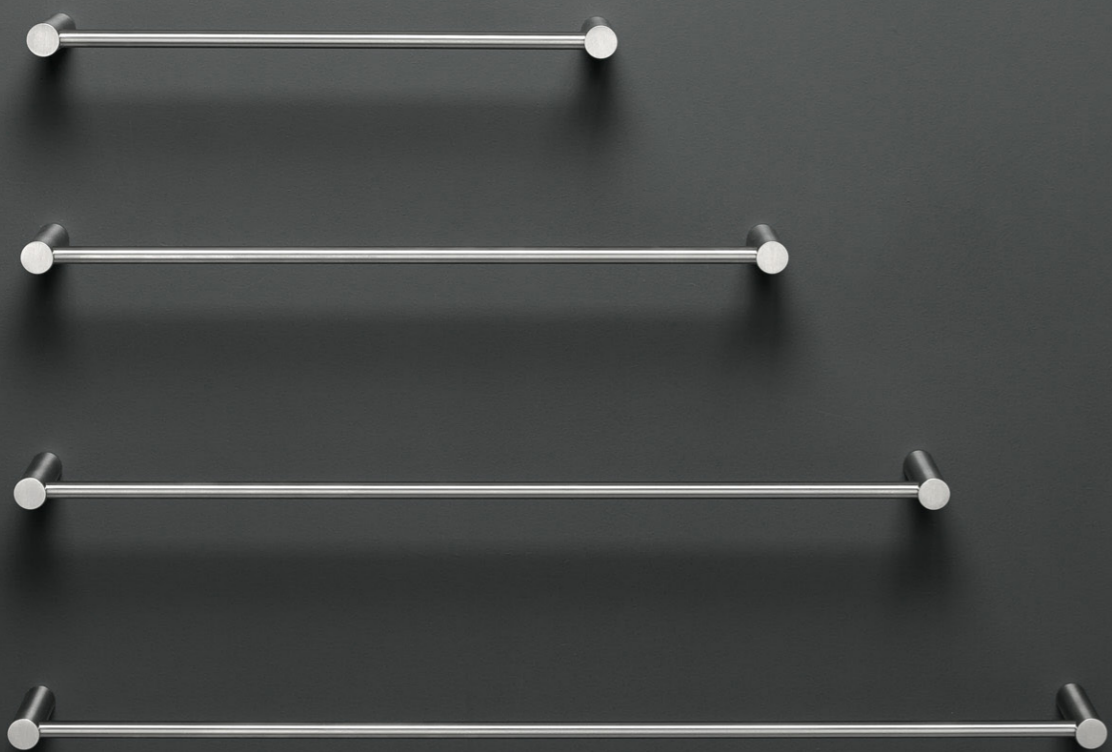

*DETTAGLI, PARTICOLARI
DI DESIGN*

DETAILS, PARTICULARS
OF THE DESIGN
DETALLES, COMPONENTOS
DE DISEÑO

COMPLEMENTS

COMPLEMENTS
STAINLESS STEEL AISI304

made in Italy

LAB³

ITALY – VENICE
info@lab3.it | www.lab3.it